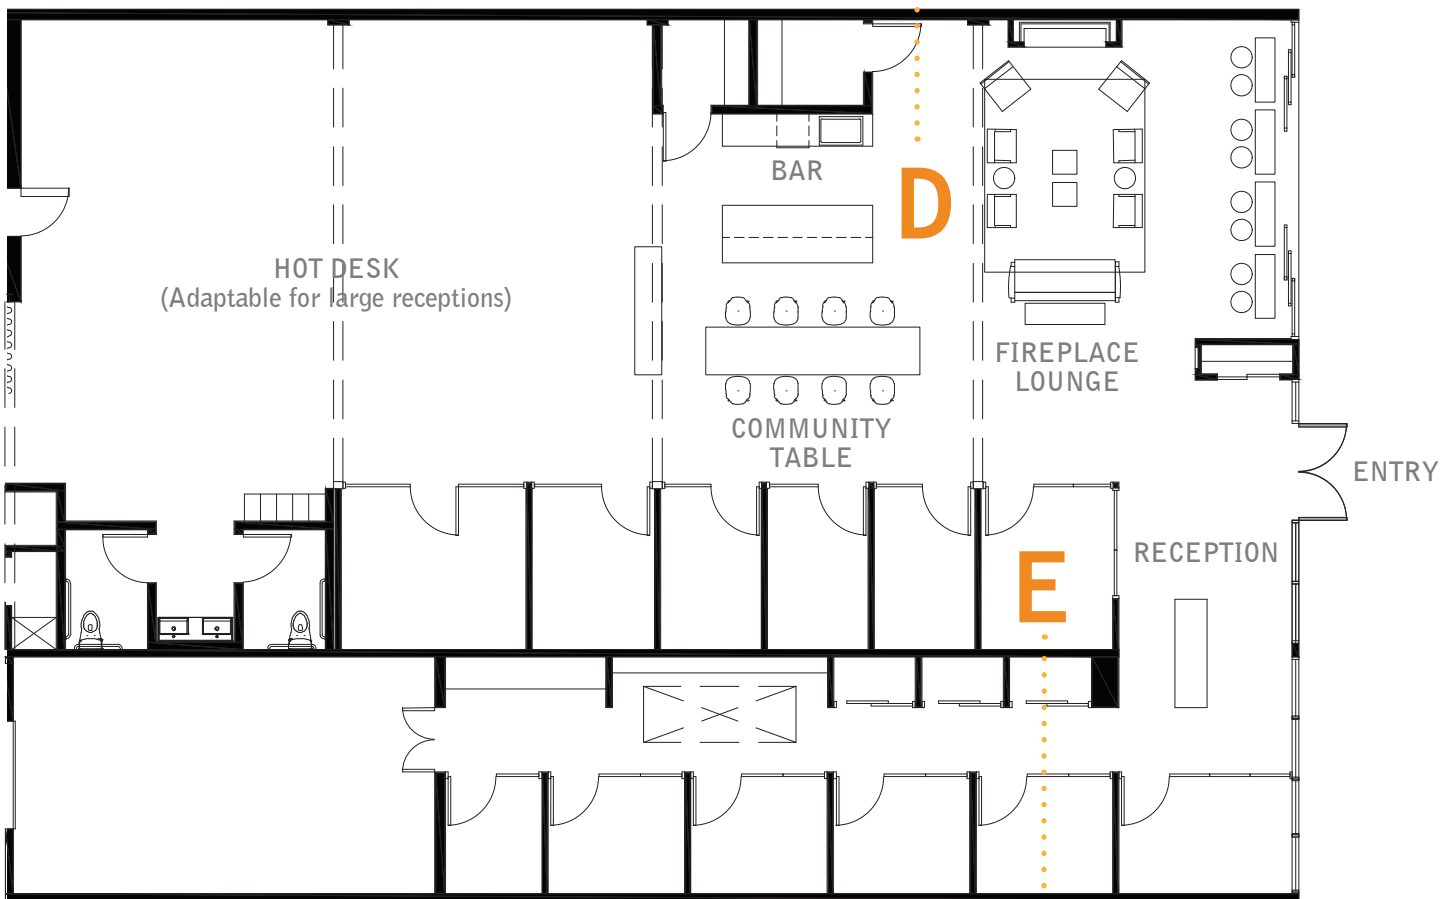

MEETINGS & EVENTS AT CRAFTWORK

IN DOWNTOWN HEALDSBURG

www.craftworkhbg.com

445 Center Street | Healdsburg | CA

OVERALL FLOOR PLAN | 4,500 SF

Large, open “brick and timber” creative space with high ceilings, natural light and outdoor patio access. Wide variety of seating and event options from formal to informal. Free parking onsite. Walking distance to The Healdsburg Plaza, restaurants, shopping and tasting rooms.

The Vault

Stunning room with 65” Hi-def cast compatible TV, walnut ceiling, and blasted concrete walls. Former bank vault. Seats up to 8.

Urban Workshop

Large, open creative “brick and timber” space with high ceilings, natural light, and patio access. 85” Hi-def cast compatible TV. Large pin-up walls and whiteboard. Wide variety of seating options from formal to informal. See options available on insert.

Fireplace Lounge

High-ceilinged 'lounge' with a range of seating options including couches, soft chairs, and high-top tables. Striking central fireplace and private bar with mini-frig, icemaker, and sink.

The Closer

Comfortable, daylit space designed for small meetings and breakout groups.

Seats up to four with round table and cast compatible hidef 55" TV screen.

DIMENSIONS & CAPACITY

CW'S Backyard

Seated Tables	40+
Standing	75+