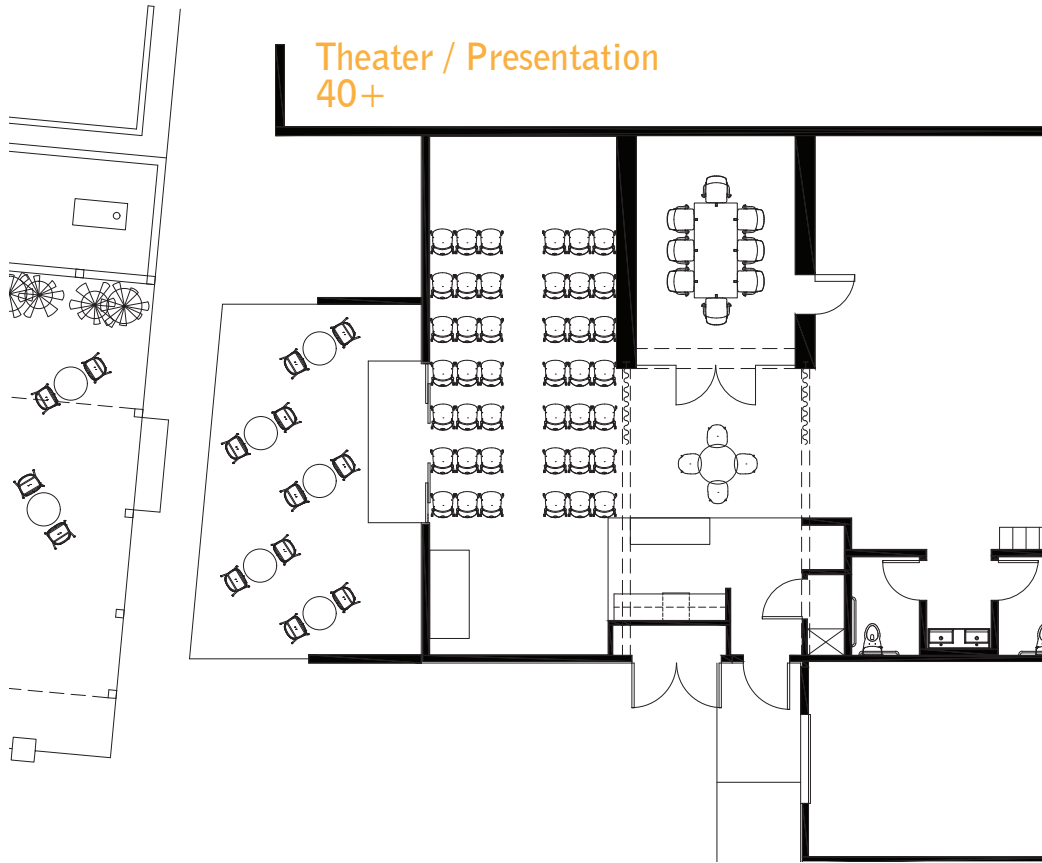

URBAN WORKSHOP FLOOR PLAN OPTIONS