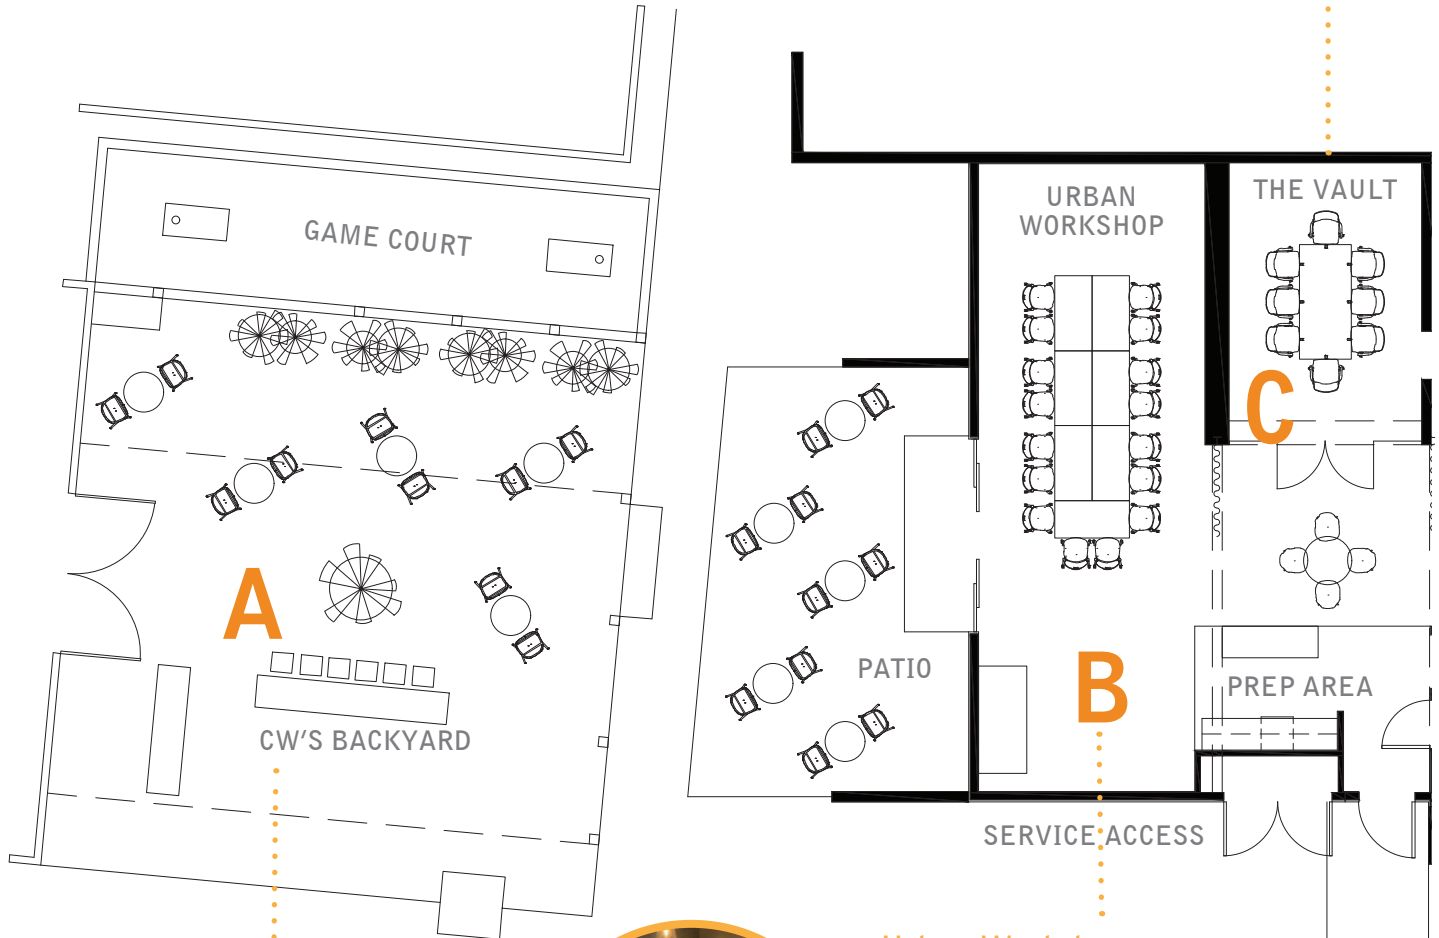

MEETINGS & EVENTS AT CRAFTWORK

IN DOWNTOWN HEALDSBURG

www.craftworkhbg.com

445 Center Street | Healdsburg | CA

OVERALL FLOOR PLAN | 4,500 SF

Large, open “brick and timber” creative space with high ceilings, natural light and outdoor patio access. Wide variety of seating and event options from formal to informal. Free parking onsite. Walking distance to The Healdsburg Plaza, restaurants, shopping and tasting rooms.

The Vault

Stunning room with 65” Hi-def cast compatible TV, walnut ceiling, and blasted concrete walls. Former bank vault. Seats up to 8.

Urban Workshop

Large, open creative “brick and timber” space with high ceilings, natural light, and patio access. 85” Hi-def cast compatible TV. Large pin-up walls and whiteboard. Wide variety of seating options from formal to informal. See options available on insert.

Fireplace Lounge

High-ceilinged 'lounge' with a range of seating options including couches, soft chairs, and high-top tables. Striking central fireplace and private bar with mini-frig, icemaker, and sink.

The Closer

Comfortable, daylit space designed for small meetings and breakout groups.

Seats up to four with round table and cast compatible hidef 55" TV screen.

DIMENSIONS & CAPACITY

CW'S Backyard

Seated Tables	40+
Standing	75+