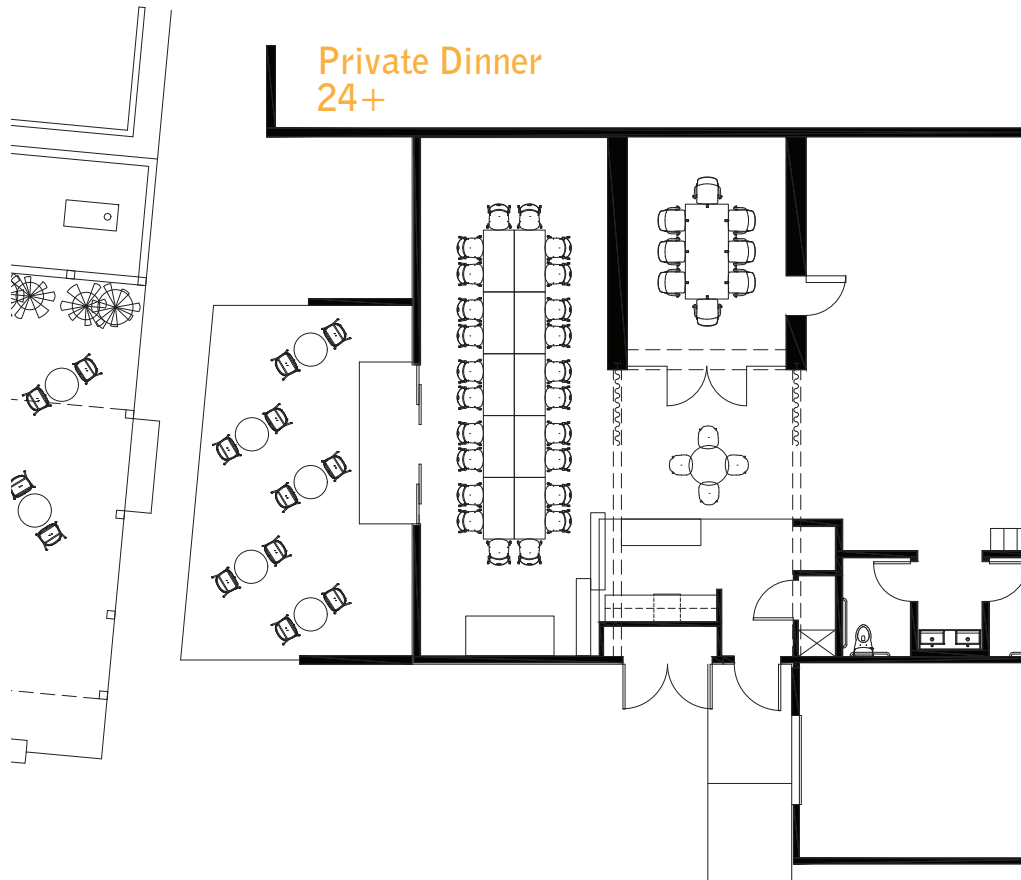

URBAN WORKSHOP FLOOR PLAN OPTIONS