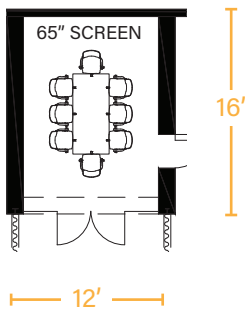

The Vault

Board meeting	4-8
Private Tasting	4-8