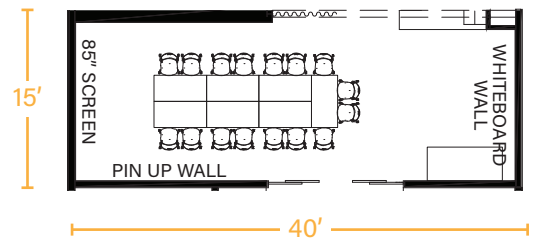

The Closer

Comfortable, daylit space designed for small meetings and breakout groups.

Seats up to four with round table and cast compatible hidef 55" TV screen.

DIMENSIONS & CAPACITY

CW'S Backyard

Seated Tables	40+
Standing	75+

Fireplace Lounge

Group Party	30-50
Private Tasting	up to 40

The Vault

Board meeting	4-8
Private Tasting	4-8

Urban Workshop

Board Meeting	10-18
Theater/Presentation	up to 40
Team Work Session	10-30
Private Dining	10-25