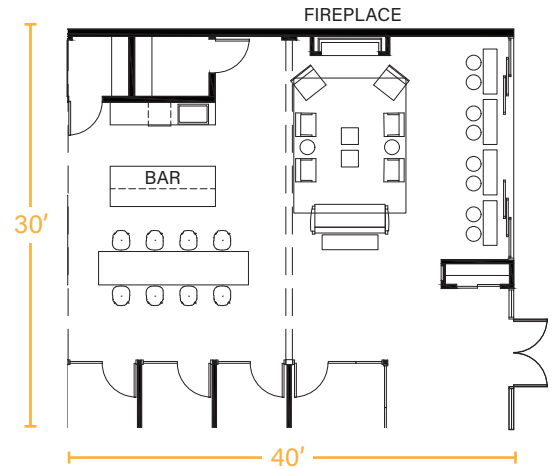

The Vault

Stunning room with 65” Hi-def cast compatible TV, walnut ceiling, and blasted concrete walls. Former bank vault. Seats up to 8.

Urban Workshop

Large, open creative “brick and timber” space with high ceilings, natural light, and patio access. 85” Hi-def cast compatible TV. Large pin-up walls and whiteboard. Wide variety of seating options from formal to informal. See options available on insert.

Fireplace Lounge

High-ceilinged 'lounge' with a range of seating options including couches, soft chairs, and high-top tables. Striking central fireplace and private bar with mini-frig, icemaker, and sink.

The Closer

Comfortable, daylit space designed for small meetings and breakout groups.

Seats up to four with round table and cast compatible hidef 55" TV screen.

DIMENSIONS & CAPACITY

CW'S Backyard

Seated Tables	40+
Standing	75+

Fireplace Lounge

Group Party	30-50
Private Tasting	up to 40

The Vault

Board meeting	4-8
Private Tasting	4-8

Urban Workshop

Board Meeting	10-18
Theater/Presentation	up to 40
Team Work Session	10-30
Private Dining	10-25